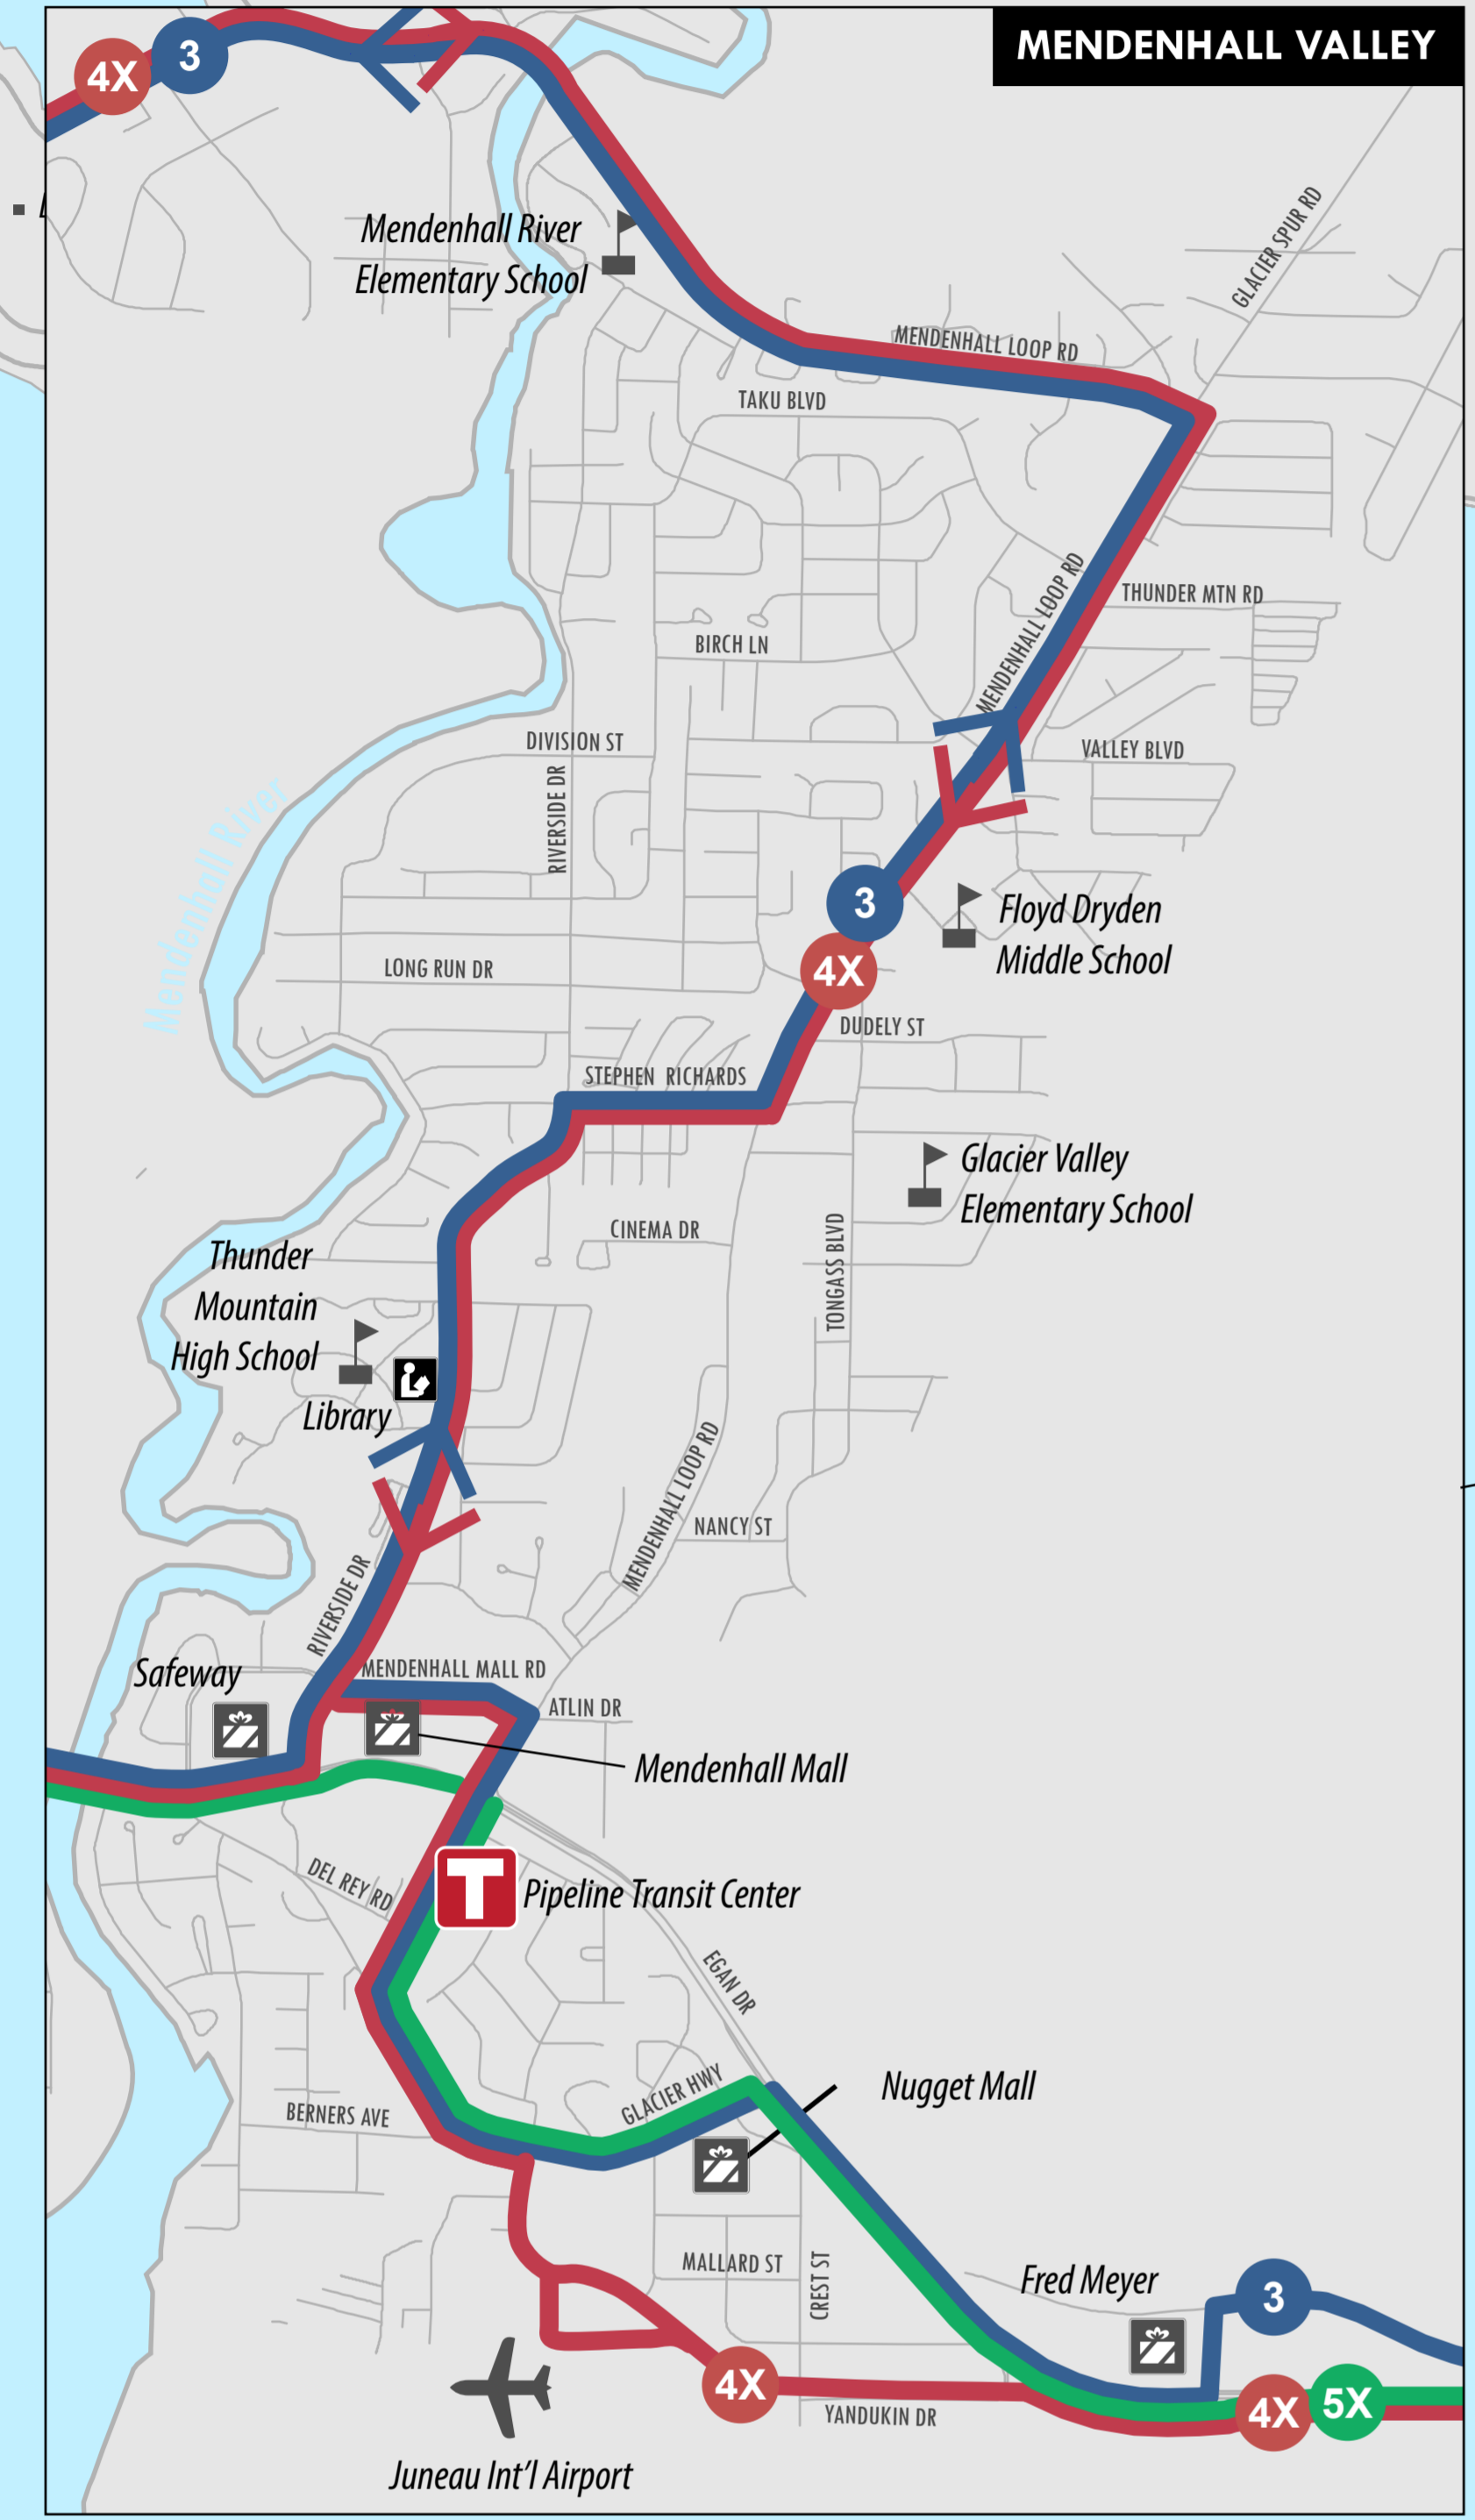

**Legend**

-  1 Douglas - Downtown
-  2 North Douglas - Downtown
-  3 Mendenhall Valley - Downtown Local
-  4X Mendenhall Valley - Downtown Express
-  5X Auke Bay - Downtown Express

Data Sources: City and Borough of Juneau

**Legend**

- 1 Douglas - Downtown Juneau
- 2 North Douglas
- 3 Mendenhall Valley
- 4X Mendenhall Valley
- 5X Auke Bay - Downtown Juneau

**MENDENHALL VALLEY**

SEE INSET

SEE INSET

# DOWNTOWN