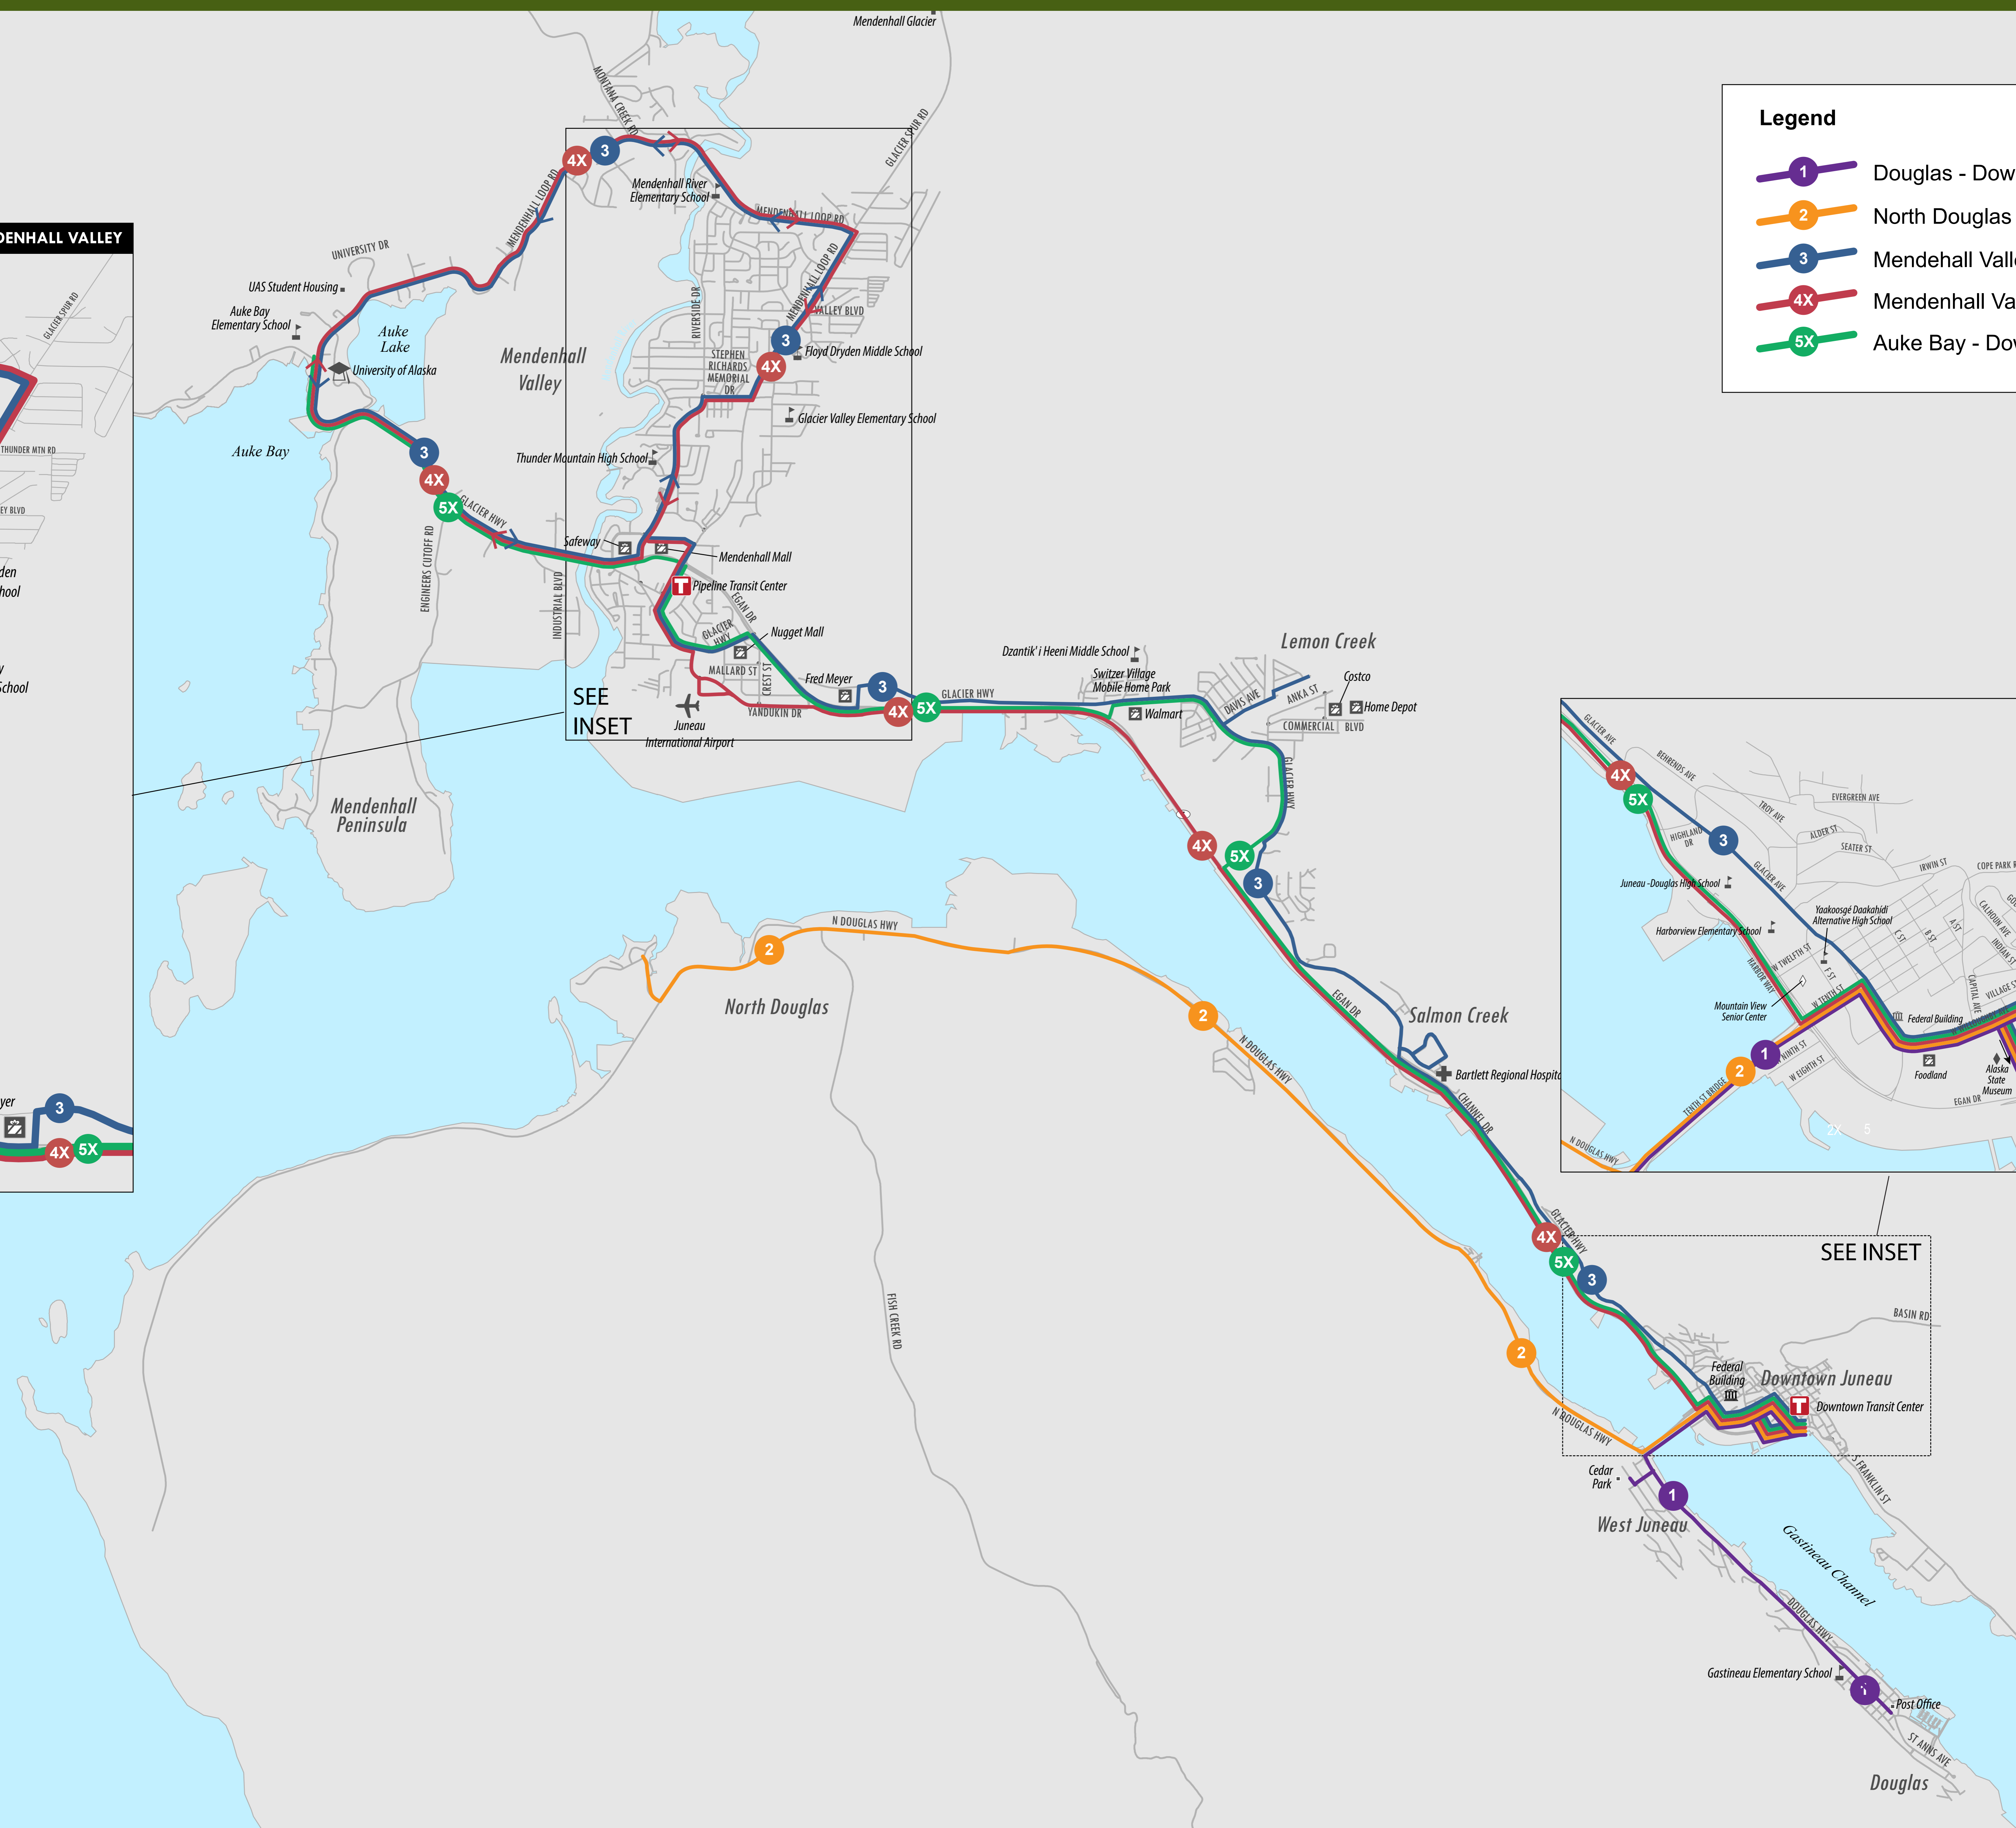

**Legend**

-  1 Douglas - Downtown
-  2 North Douglas - Downtown
-  3 Mendenhall Valley - Downtown Local
-  4X Mendenhall Valley - Downtown Express
-  5X Auke Bay - Downtown Express

Data Sources: City and Borough of Juneau

**Legend**

- 1 Douglas - Downtown Juneau
- 2 North Douglas
- 3 Mendenhall Valley
- 4X Mendenhall Valley
- 5X Auke Bay - Downtown Juneau

**MENDENHALL VALLEY**

SEE INSET

SEE INSET

# DOWNTOWN