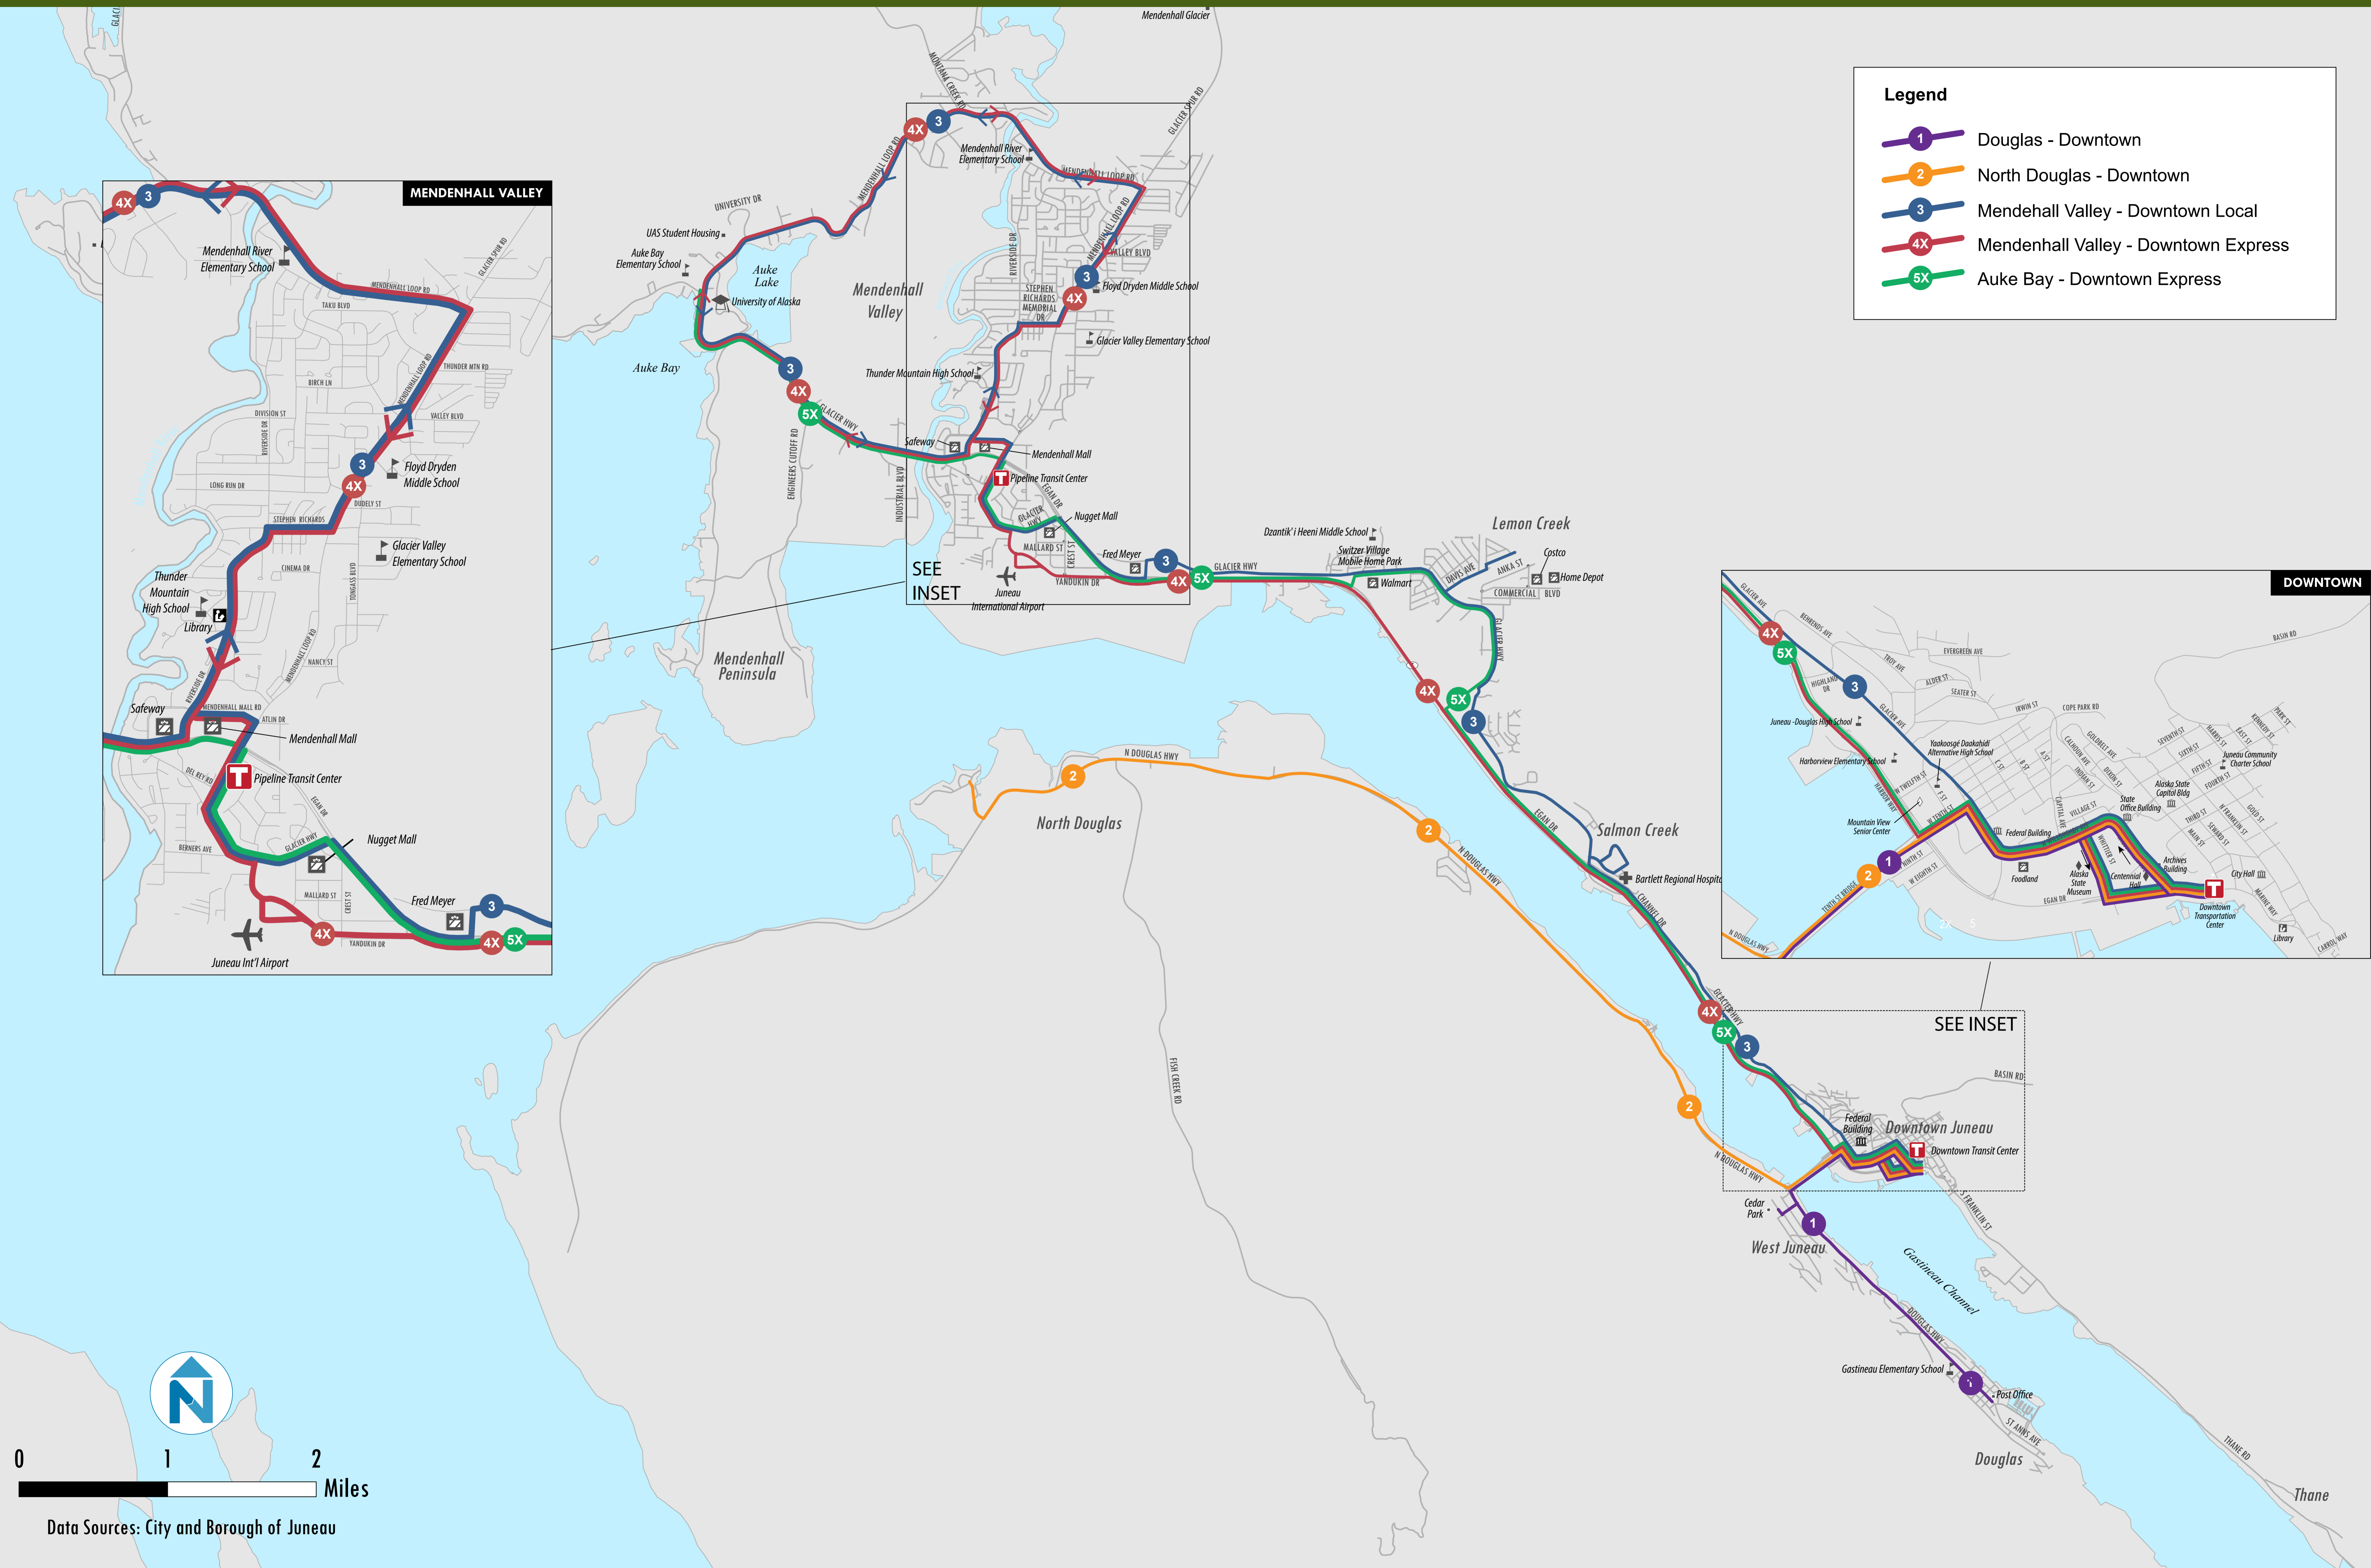

**Legend**

-  1 Douglas - Downtown
-  2 North Douglas - Downtown
-  3 Mendenhall Valley - Downtown Local
-  4X Mendenhall Valley - Downtown Express
-  5X Auke Bay - Downtown Express

Data Sources: City and Borough of Juneau

**Legend**

- 1 Douglas - Downtown Juneau
- 2 North Douglas
- 3 Mendenhall Valley
- 4X Mendenhall Valley
- 5X Auke Bay - Downtown Juneau

**MENDENHALL VALLEY**

SEE INSET

SEE INSET

# DOWNTOWN