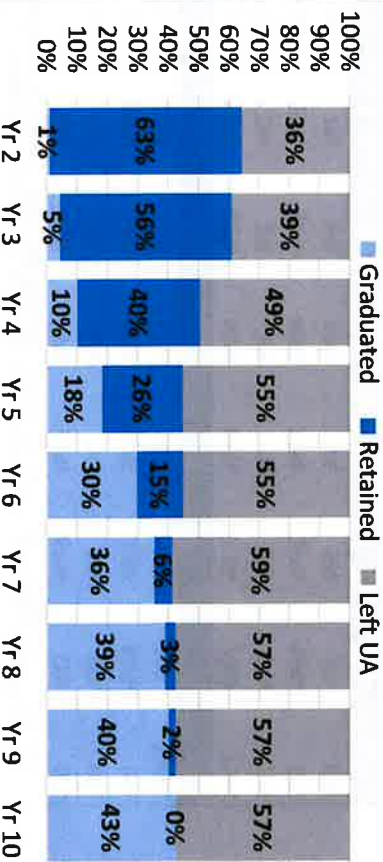

Recent HS Grads Who Enrolled in Developmental Ed Courses

The percent of JSD graduates enrolling in developmental ed courses has decreased since 2015.

UA Outcomes of JSD Graduates

Fall 2008 Cohort: No Developmental Courses

64% of JSD graduates were retained for a 2nd year (fall 2008 to fall 2009).
 55% of JSD graduates had graduated from UA in 10 years.

UA Outcomes of Recent JSD Graduates, Fall 2008 Cohort

63% of JSD graduates were retained for a 2nd year (fall 2008 to fall 2009).
 43% of JSD graduates had graduated from UA in 10 years.

UA Outcomes of JSD Graduates

Fall 2008 Cohort: Enrolled in Developmental Courses

Fewer JSD graduates who enroll in dev. courses graduate within 10 years
 (19%) compared to those who do not take dev. courses.(55%)