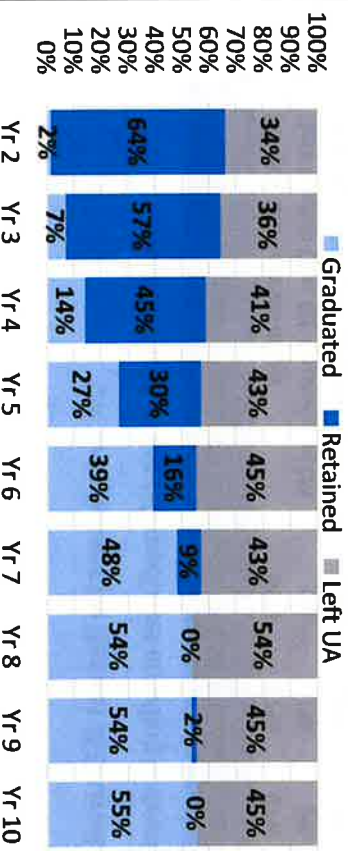

Recent HS Grads Who Enrolled in Developmental Ed Courses

The percent of JSD graduates enrolling in developmental ed courses has decreased since 2015.

UA Outcomes of JSD Graduates

Fall 2008 Cohort: No Developmental Courses

64% of JSD graduates were retained for a 2nd year (fall 2008 to fall 2009).
 55% of JSD graduates had graduated from UA in 10 years.

UA Outcomes of Recent JSD Graduates, Fall 2008 Cohort

63% of JSD graduates were retained for a 2nd year (fall 2008 to fall 2009).
 43% of JSD graduates had graduated from UA in 10 years.