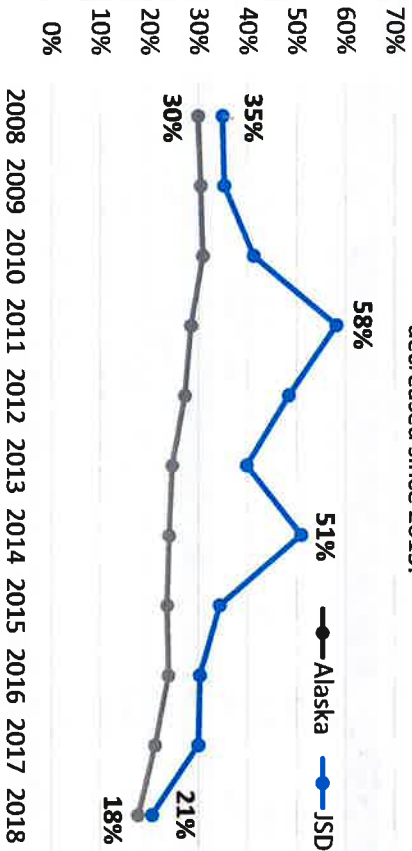

Recent HS Grads Who Enrolled in Developmental Ed Courses

The percent of JSD graduates enrolling in developmental ed courses has decreased since 2015.

UA Outcomes of JSD Graduates

Fall 2008 Cohort: No Developmental Courses

64% of JSD graduates were retained for a 2nd year (fall 2008 to fall 2009).
 55% of JSD graduates had graduated from UA in 10 years.

UA Outcomes of Recent JSD Graduates, Fall 2008 Cohort

63% of JSD graduates were retained for a 2nd year (fall 2008 to fall 2009).
 43% of JSD graduates had graduated from UA in 10 years.