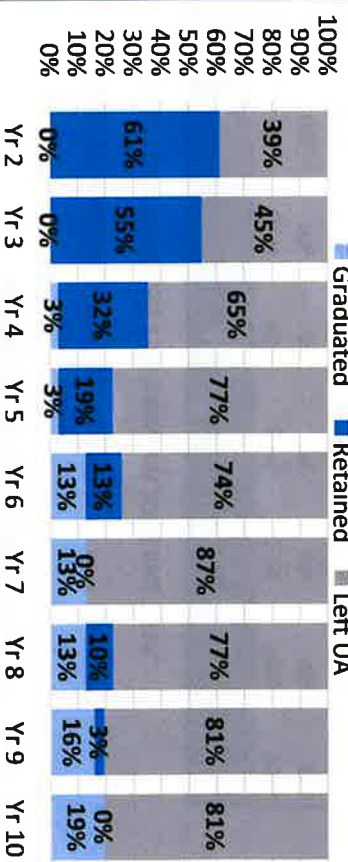

Recent HS Grads Who Enrolled in Developmental Ed Courses

The percent of JSD graduates enrolling in developmental ed courses has decreased since 2015.

UA Outcomes of JSD Graduates

Fall 2008 Cohort: No Developmental Courses

64% of JSD graduates were retained for a 2nd year (fall 2008 to fall 2009).
 55% of JSD graduates had graduated from UA in 10 years.

UA Outcomes of Recent JSD Graduates, Fall 2008 Cohort

63% of JSD graduates were retained for a 2nd year (fall 2008 to fall 2009).
 43% of JSD graduates had graduated from UA in 10 years.

UA Outcomes of JSD Graduates

Fall 2008 Cohort: Enrolled in Developmental Courses

Fewer JSD graduates who enroll in dev. courses graduate within 10 years
 (19%) compared to those who do not take dev. courses.(55%)